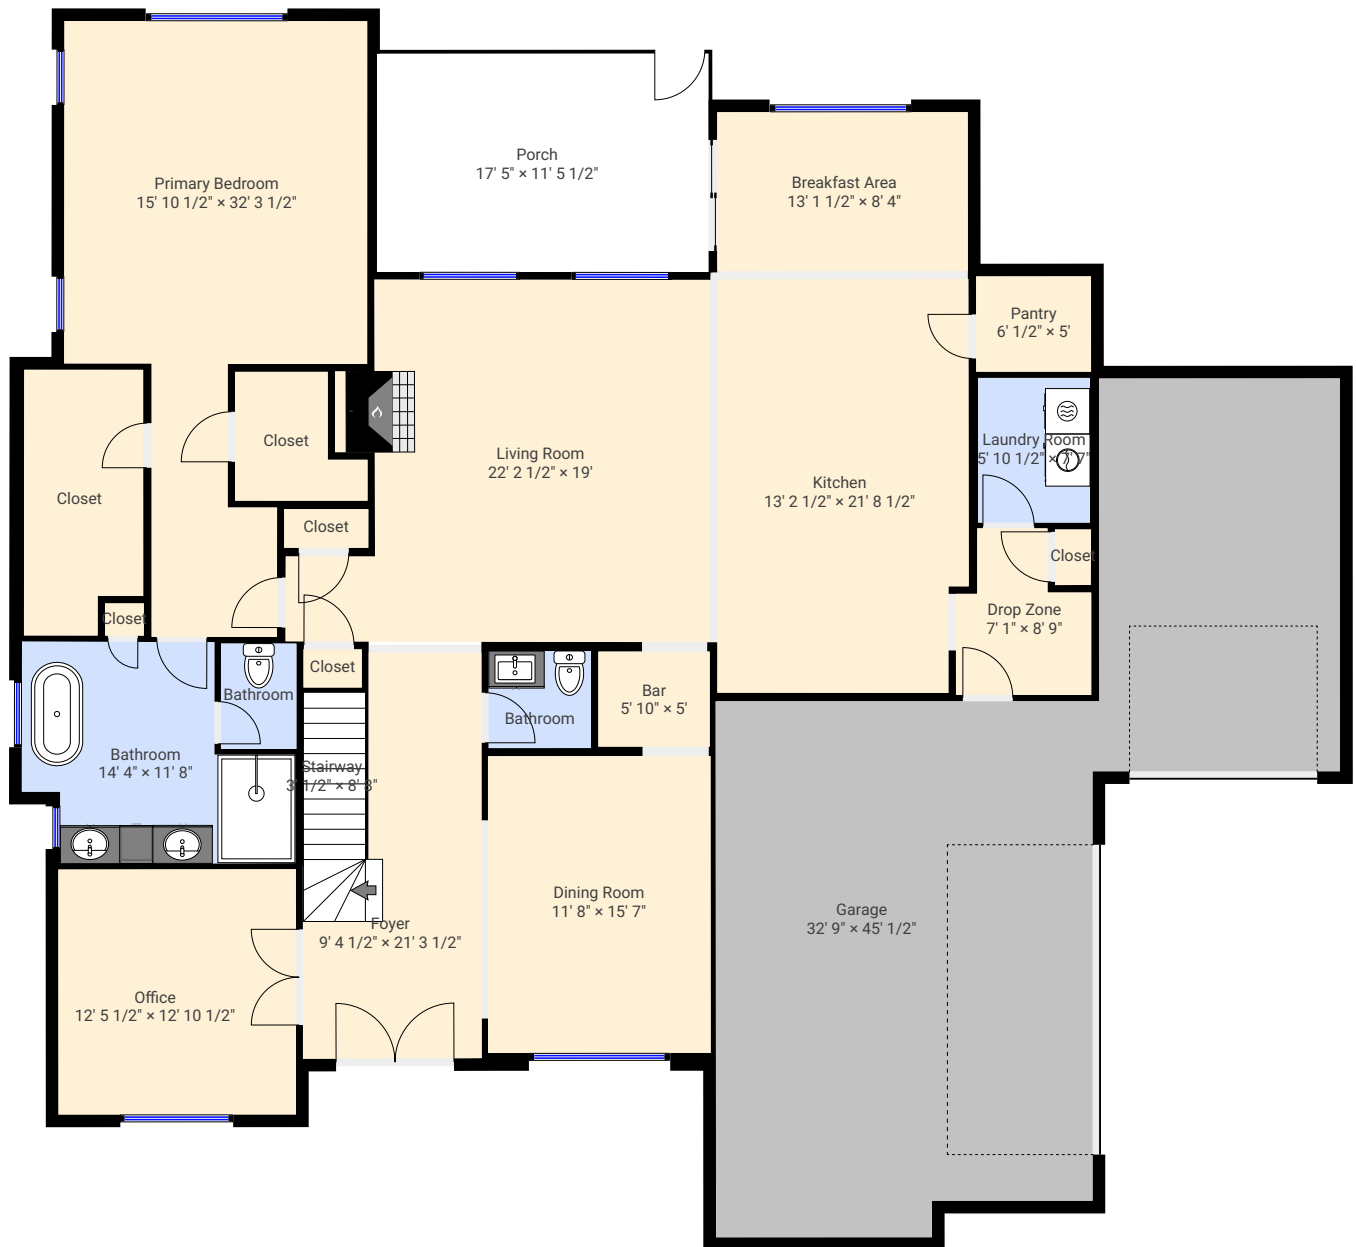

▼ 1st Floor

TOTAL AREA: 3440.43 sq ft • LIVING AREA: 2381.35 sq ft •

▼ 2nd Floor

TOTAL AREA: 1482.54 sq ft • LIVING AREA: 1482.54 sq ft •